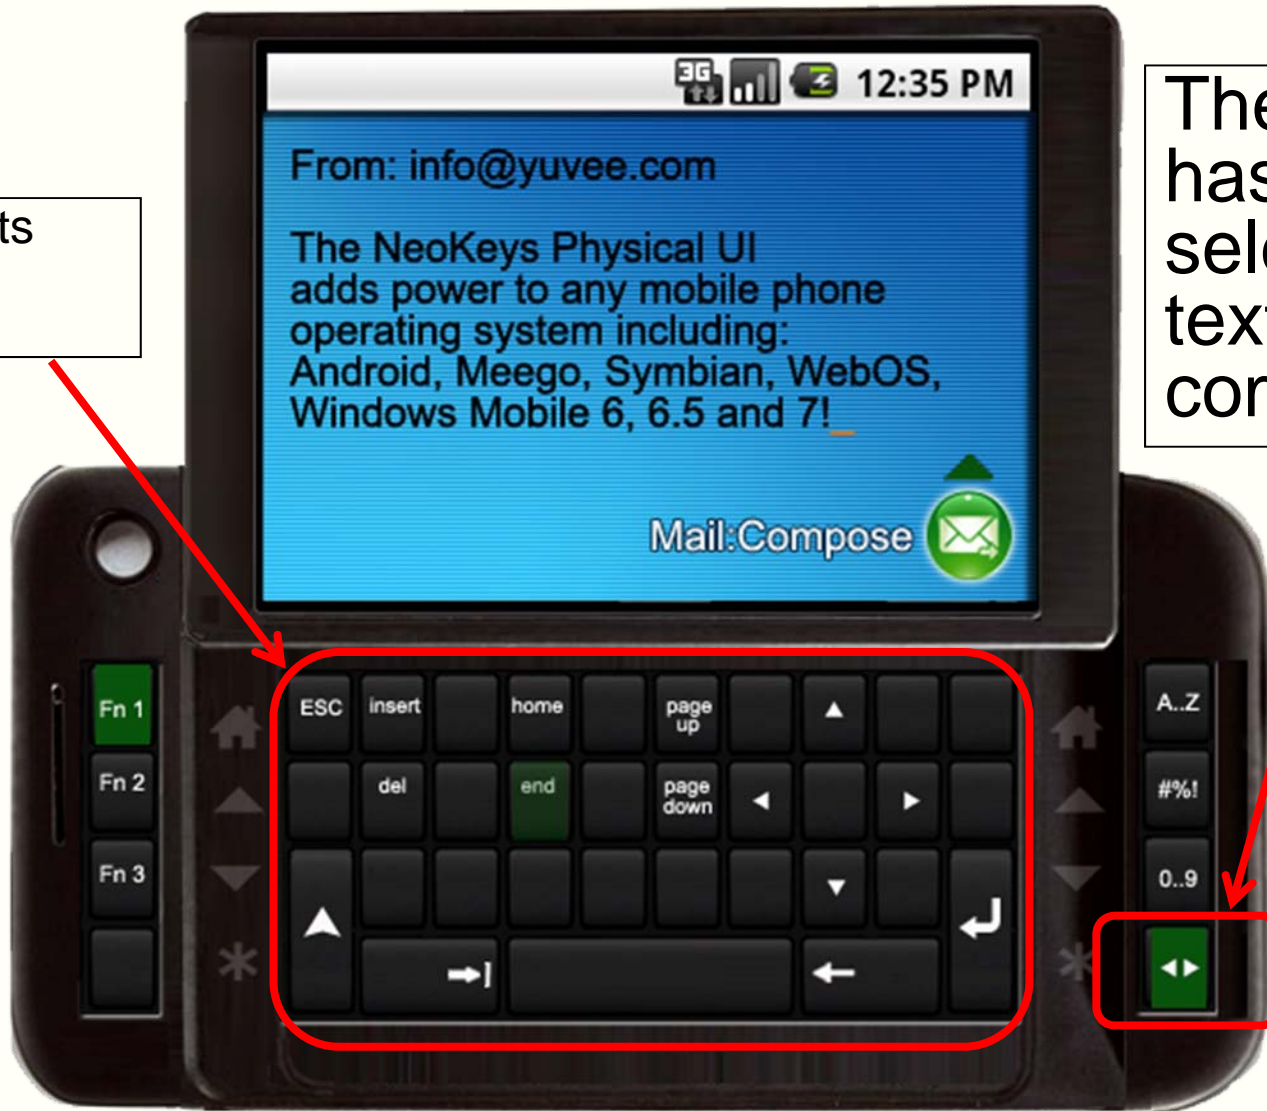

The NeoKeys Interface: How it works for TEXT entry

A set of keys to enter letters, numbers, punctuation, etc.

A set of keys to switch the middle array between letters, numbers, punctuation, text editing commands, etc.

A set of keys to switch among sets of letters, punctuation, numbers, etc.

The NeoKeys Interface: Entering LETTERS

The user gets A-Z letters

The user has selected letters

The NeoKeys Interface: Entering Punctuation/Emoticons

The user gets punctuation

The user has selected punctuation

The NeoKeys Interface: Entering Numbers

The user gets
numeric keys

The user
has
selected
numbers

The NeoKeys Interface: Entering text commands

The user gets text editing commands

The user has selected text editing commands

The NeoKeys Interface And Much More...

Transform from
QWERTY-Form to the revolutionary
NEO-Form in an instant

Faster, Easier, More Complete **Text** Entry

- Faster and easier text entry, with fewer errors
 - Usability testing of the NeoKeys UI quantitatively substantiates
 - Faster text entry
 - Fewer keystrokes
 - Fewer errors
 - Usability testing of the NeoKeys UI qualitatively substantiates
 - User show a high willingness to switch to the NeoKeys UI
 - Users learn it to a high degree of proficiency almost immediately
 - Users rank it very easy to use
- Better and more complete text entry
 - Every part of a full PC keyboard, each with its own dedicated key
- Any language, in full (alphabet, accented letters, Asian characters, punctuation, symbols, emoticons, etc.), shows on the keypad, as selected by the user
 - Perfect for Asia market text entry
 - Perfect for multi-language business environments, such as Europe