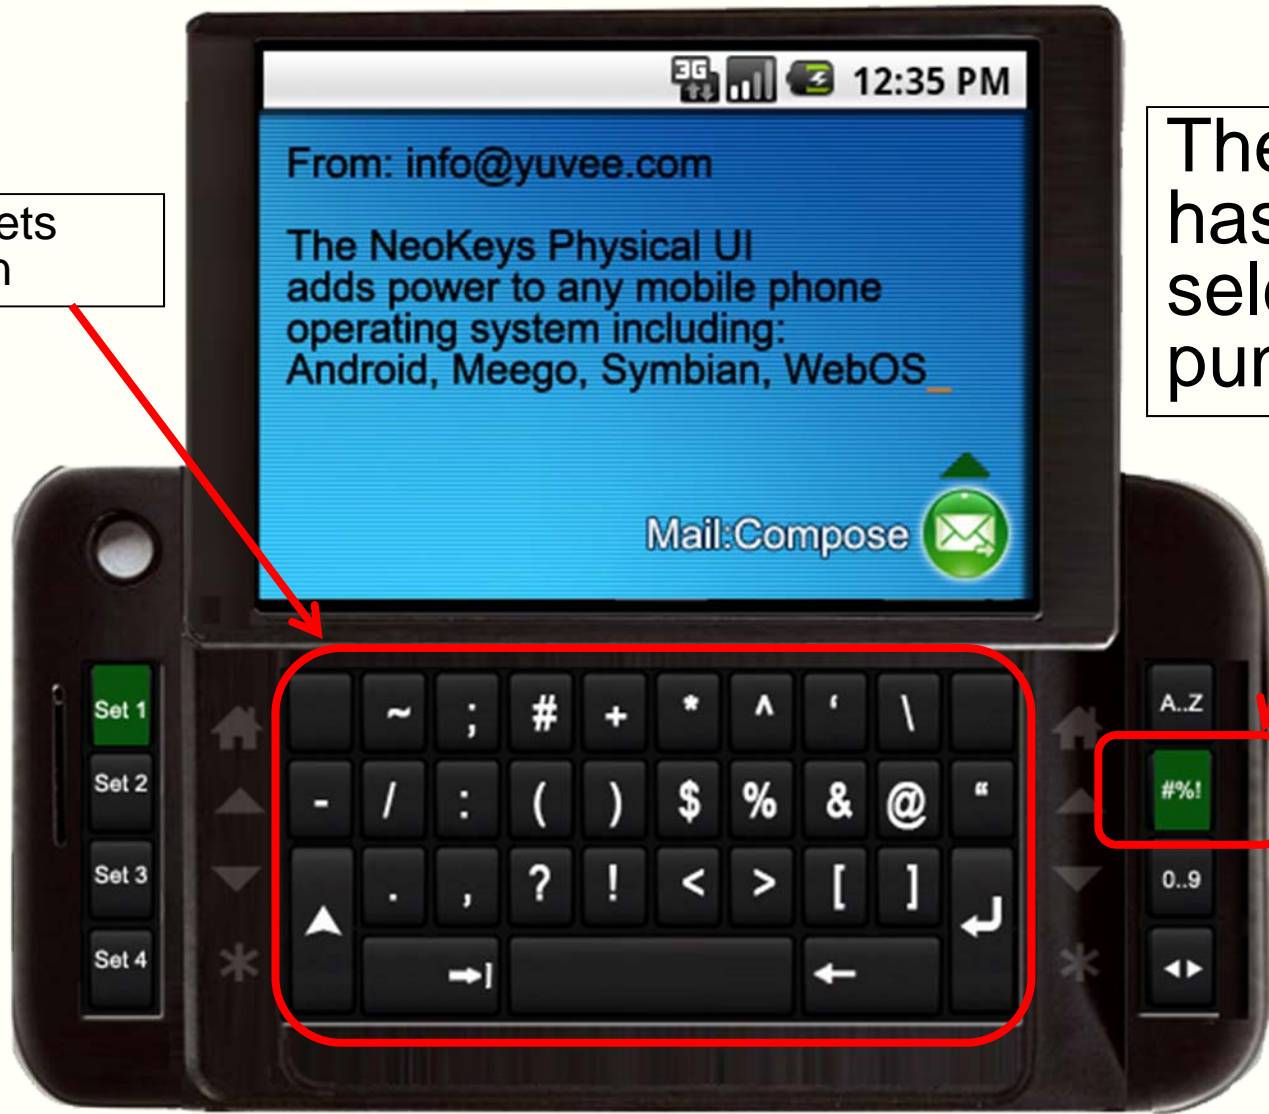

The NeoKeys Interface: How it works for TEXT entry

A set of keys to enter letters, numbers, punctuation, etc.

A set of keys to switch the middle array between letters, numbers, punctuation, text editing commands, etc.

A set of keys to switch among sets of letters, punctuation, numbers, etc.

The NeoKeys Interface: Entering LETTERS

The user gets A-Z letters

The user has selected letters

The NeoKeys Interface: Entering Punctuation/Emoticons

The user gets punctuation

The user has selected punctuation

The NeoKeys Interface: Entering Numbers

The user gets
numeric keys

The user
has
selected
numbers

The NeoKeys Interface: Entering text commands

The user gets text editing commands