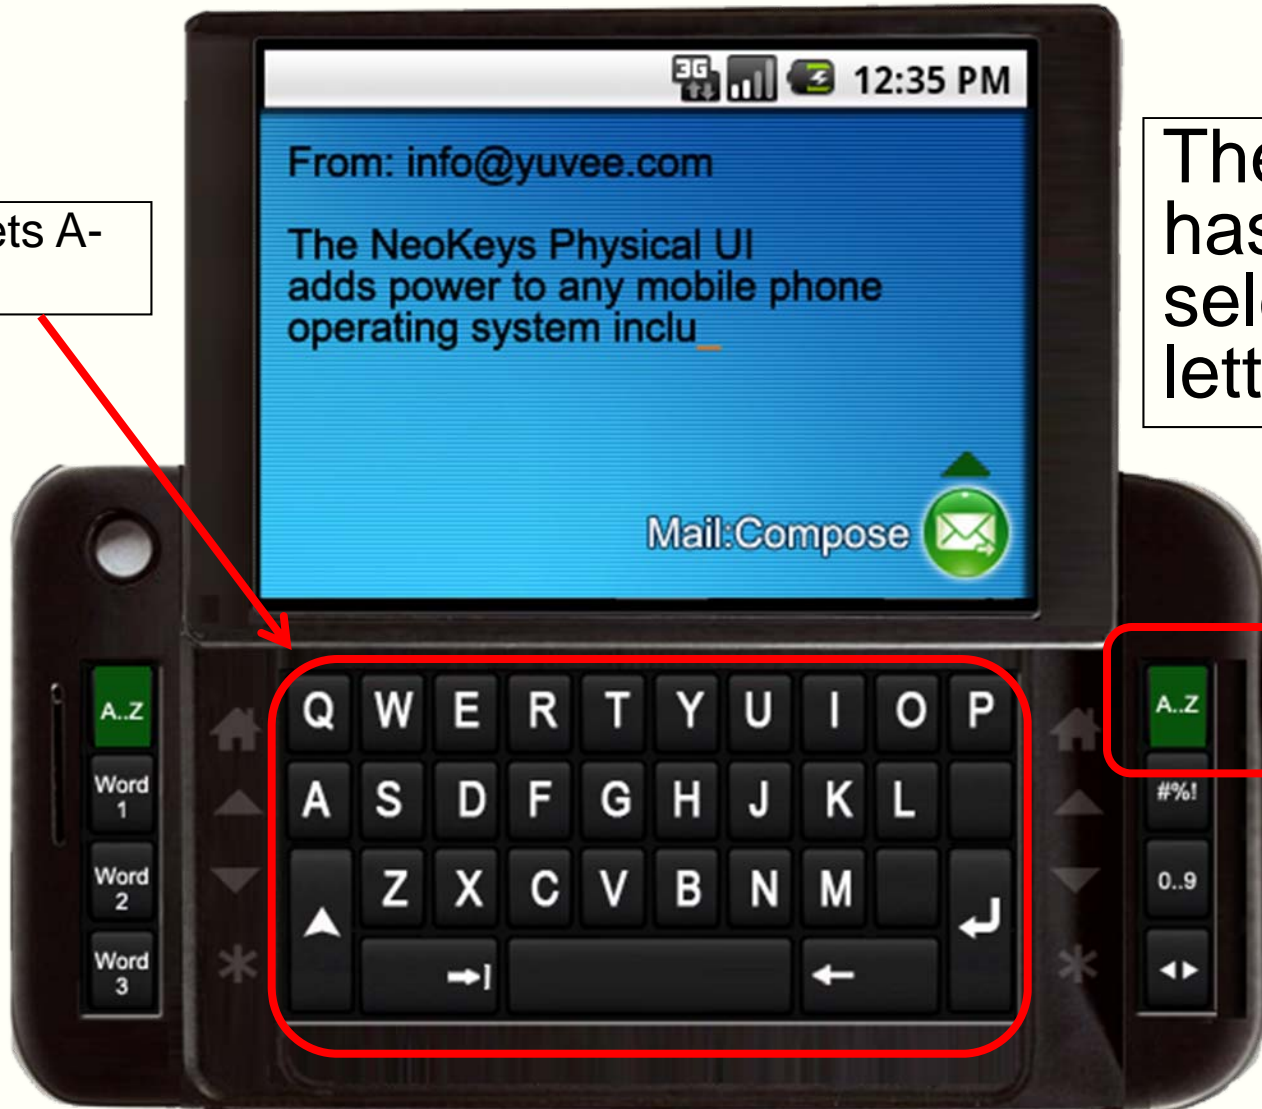

The NeoKeys Interface: How it works for TEXT entry

A set of keys to enter letters, numbers, punctuation, etc.

A set of keys to switch the middle array between letters, numbers, punctuation, text editing commands, etc.

A set of keys to switch among sets of letters, punctuation, numbers, etc.

The NeoKeys Interface: Entering LETTERS

The user gets A-Z letters

The user has selected letters

The NeoKeys Interface: Entering Punctuation/Emoticons

The user gets punctuation

The user has selected punctuation

The NeoKeys Interface: Entering Numbers

The user gets
numeric keys

The user
has
selected
numbers

The NeoKeys Interface: Entering text commands

The user gets text editing commands