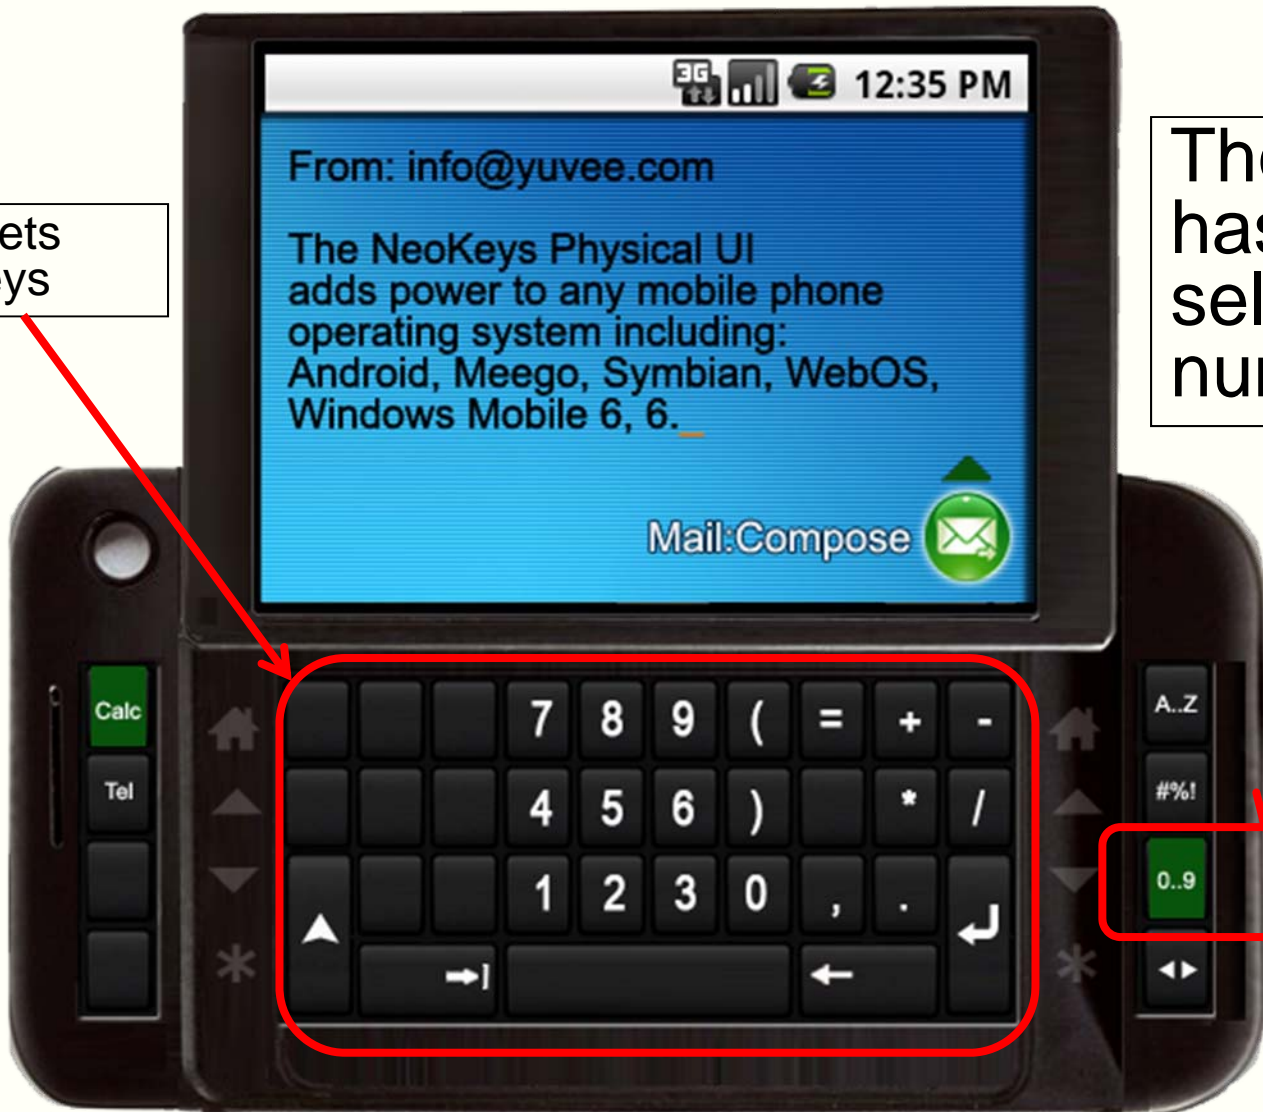

A set of keys to switch among sets of letters, punctuation, numbers, etc.

The NeoKeys Interface: Entering LETTERS

The user gets A-Z letters

The user has selected letters

The NeoKeys Interface: Entering Punctuation/Emoticons

The user gets punctuation

The user has selected punctuation

The NeoKeys Interface: Entering Numbers

The user gets
numeric keys

The user
has
selected
numbers

The NeoKeys Interface: Entering text commands

The user gets text editing commands